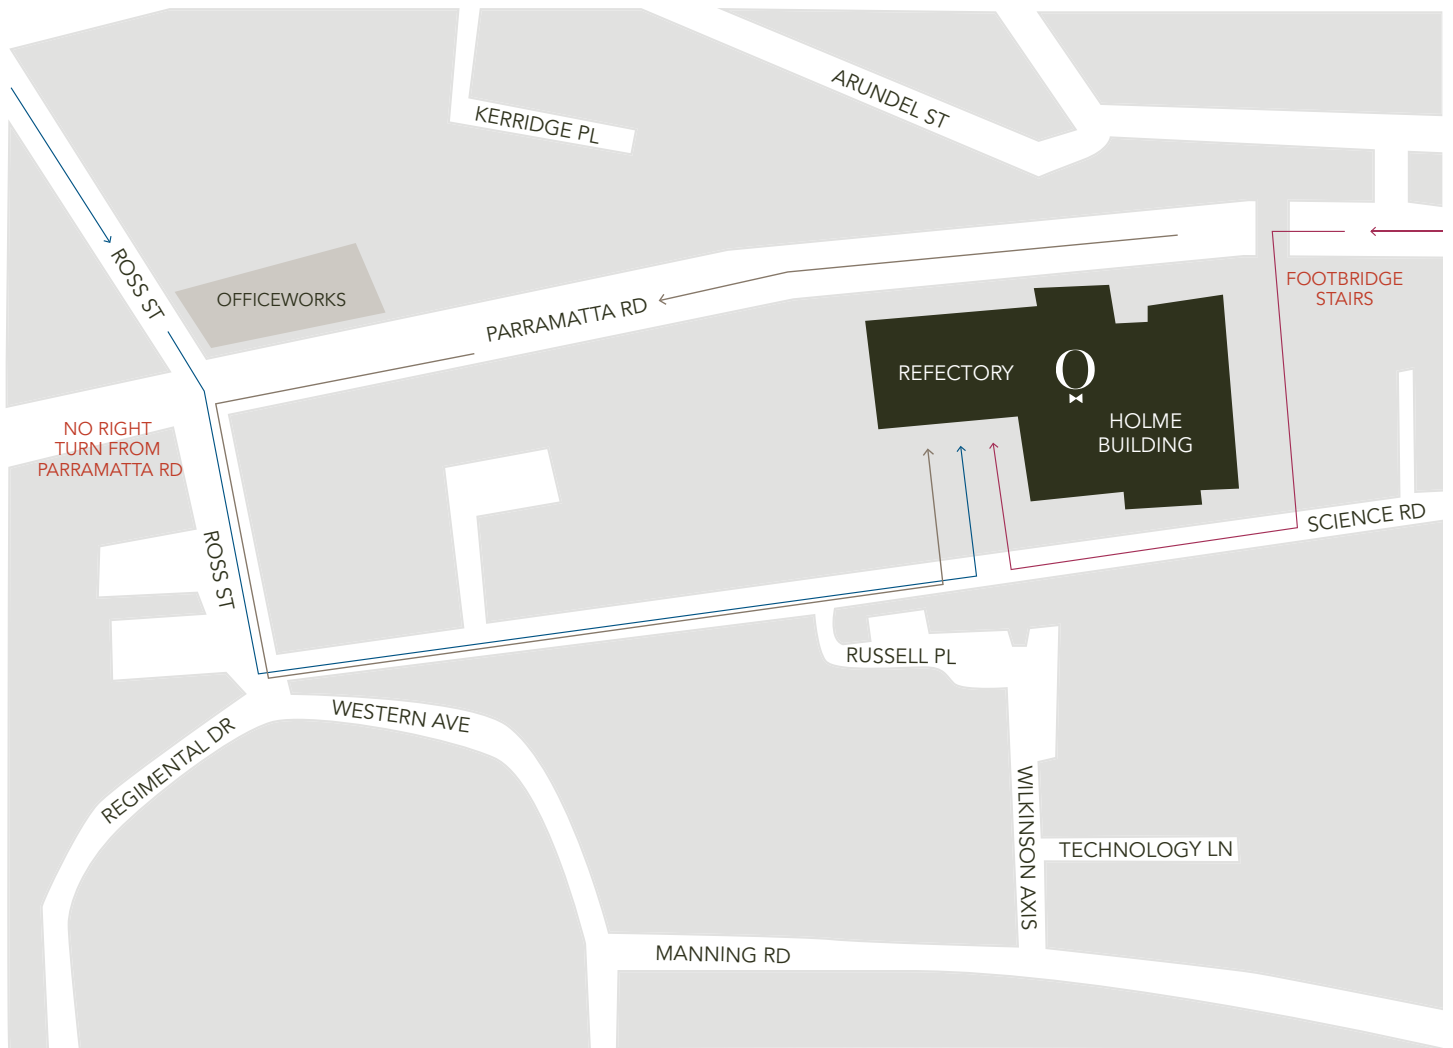

Holme Building

24 Nov 10:00am

The University of Sydney

Lake Northam

Central

Google

Maps and Directions

- DRIVING AWAY FROM THE CITY ON PARRAMATTA RD
 - ▶ Turn left at Ross Street entrance
 - ▶ Take first left onto Science Road
 - ▶ Drive up Science Road and enter the Holme building via the Refectory
- DRIVING TOWARDS THE CITY
 - ▶ Enter via Ross Street
 - ▶ Take first left onto Science Road
 - ▶ Drive up Science Road and enter the Holme building via the Refectory
- WALKING ON PARRAMATTA RD OR FROM FOOTBRIDGE BUS STOP
 - ▶ Enter grounds via the Footbridge stairs
 - ▶ Turn right onto Science Road
 - ▶ Walk down Science Road and enter the Holme building via the Refectory

Parking

- ▶ Pay & Display parking is available at the University of Sydney at a flat rate.
- ▶ Hourly parking is available after 3pm except at the Western Avenue and Shepherd Street Carparks.
- ▶ Please read parking signs clearly and come prepared with change on the occasion a machine will not accept credit card.
- ▶ Please display the parking ticket on your dashboard. Failure to do so may incur an infringement notice which the registered owner of the vehicle is responsible for.
- ▶ Payment can only be made using \$1 and \$2 coins. Change machines for converting notes to coins are located:
 - ▷ On Manning Road in front of the Old Teachers' College
 - ▷ Behind the Wentworth Building in Maze Crescent.
 - ▷ In the Shepherd Street Carpark.
 - ▷ On Western Ave near the entrance to the Western Avenue (underground) Carpark.