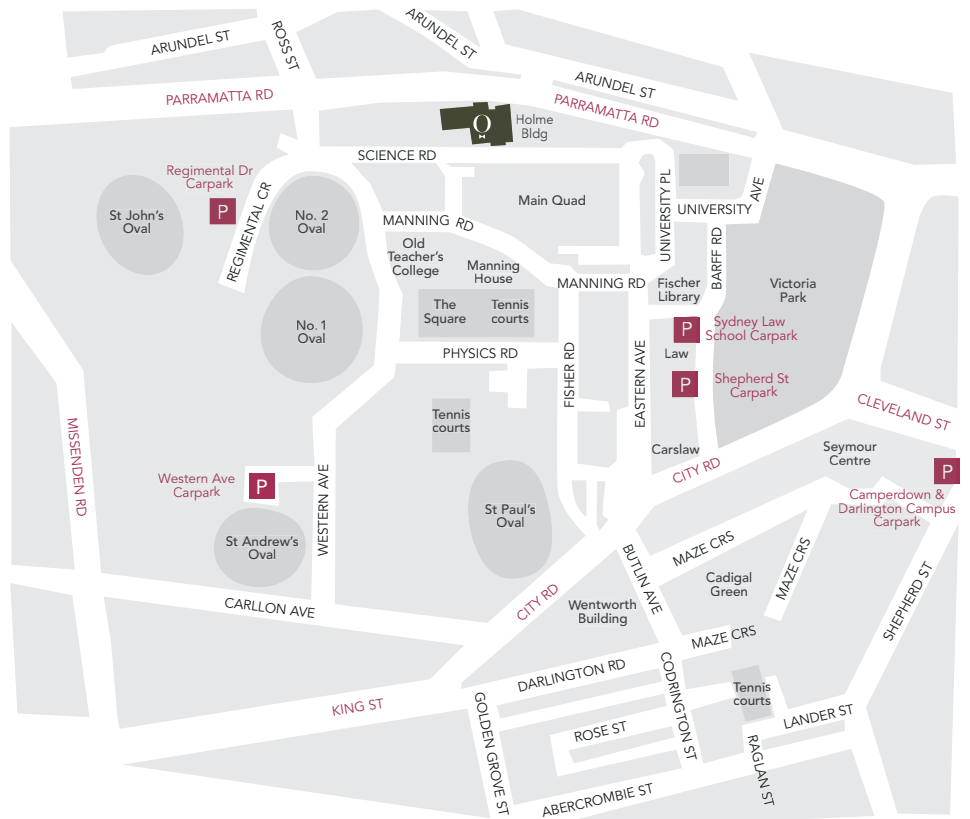

Holme Building

24 Nov 10:00am

The University of Sydney

Lake Northam

Central

Google

Maps and Directions

- DRIVING AWAY FROM THE CITY ON PARRAMATTA RD
 - ▶ Turn left at Ross Street entrance
 - ▶ Take first left onto Science Road
 - ▶ Drive up Science Road and enter the Holme building via the Refectory
- DRIVING TOWARDS THE CITY
 - ▶ Enter via Ross Street
 - ▶ Take first left onto Science Road
 - ▶ Drive up Science Road and enter the Holme building via the Refectory
- WALKING ON PARRAMATTA RD OR FROM FOOTBRIDGE BUS STOP
 - ▶ Enter grounds via the Footbridge stairs
 - ▶ Turn right onto Science Road
 - ▶ Walk down Science Road and enter the Holme building via the Refectory

Parking

- ▶ Pay & Display parking is available at the University of Sydney at a flat rate.
- ▶ Hourly parking is available after 3pm except at the Western Avenue and Shepherd Street Carparks.
- ▶ Please read parking signs clearly and come prepared with change on the occasion a machine will not accept credit card.
- ▶ Please display the parking ticket on your dashboard. Failure to do so may incur an infringement notice which the registered owner of the vehicle is responsible for.
- ▶ Payment can only be made using \$1 and \$2 coins. Change machines for converting notes to coins are located:
 - ▷ On Manning Road in front of the Old Teachers' College
 - ▷ Behind the Wentworth Building in Maze Crescent.
 - ▷ In the Shepherd Street Carpark.
 - ▷ On Western Ave near the entrance to the Western Avenue (underground) Carpark.